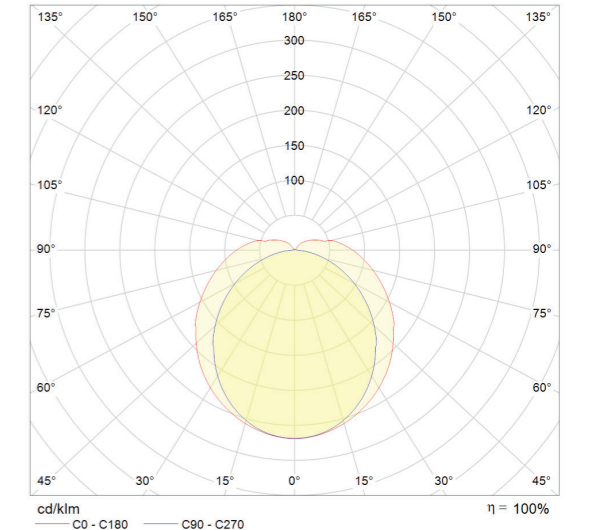

Ta<-30  
+50

IK08

Ra>85

LED

3-step  
MacAdam

A++

HIGHLIGHT